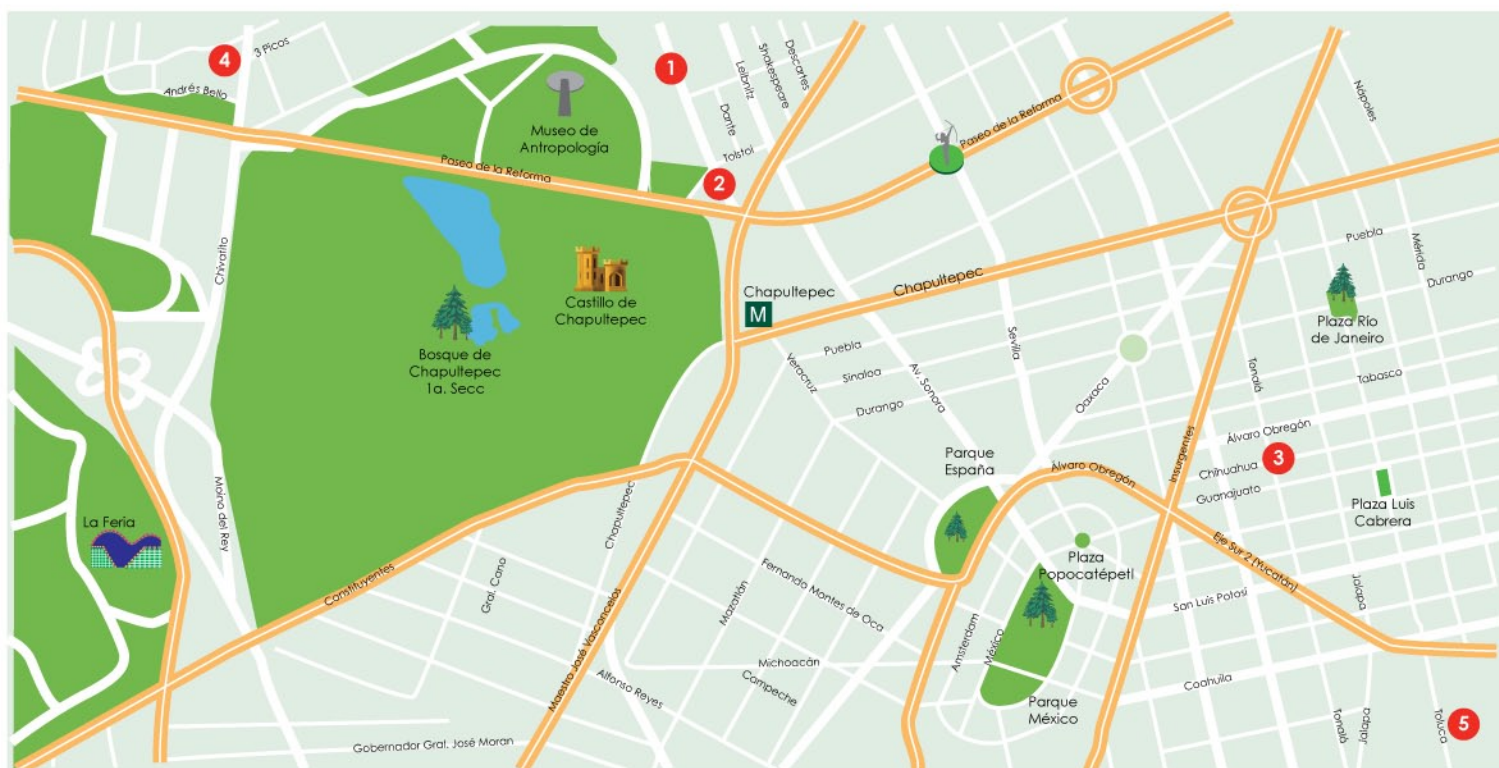

## Hotels Zone Three: Chapultepec-Polanco-Roma

No.	Hotel
1	Camino Real Polanco
2	Fiesta Americana Grand Chapultepec
3	Hotel Xi México Roma
4	Hotel Nikko
5	Porto Novo Hotel & Suites